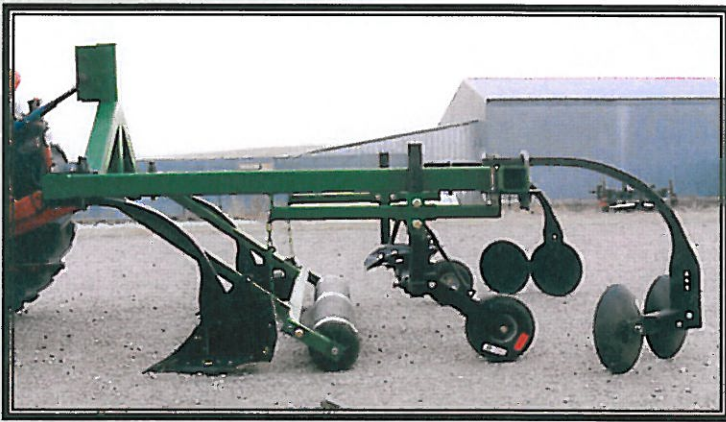

For Rent:

Seedling Tree Planter & Weed Barrier Machine

***\$75.⁰⁰/day per machine with \$100.⁰⁰ Deposit
(applicable to rental fee if no repairs are required).***

Plant trees and lay weed barrier quickly and easily.

Each machine needs a minimum 1/2 ton truck for towing. A minimum 40HP tractor with a Category two, 3 point hitch is needed for planting and laying barrier. The tractor will need to be able to lift the machine to turn. Each machine weighs about 720 lbs.