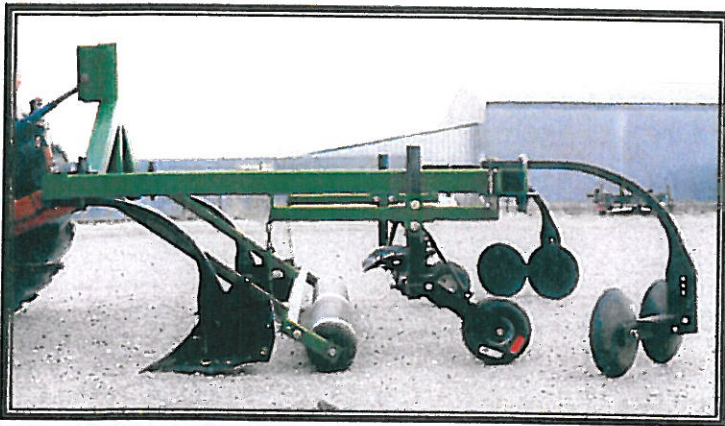

For Rent:

Seedling Tree Planter & Weed Barrier Machine

***\$100.⁰⁰/day per machine with \$100.⁰⁰ Deposit
(applicable to rental fee if no repairs are required).***

Plant trees and lay weed barrier quickly and easily.

Each machine needs a minimum 1/2 ton truck for towing. A minimum 40HP tractor with a Category two, 3 point hitch is needed for planting and laying barrier. The tractor will need to be able to lift the machine to turn. Each machine weighs about 720 lbs.